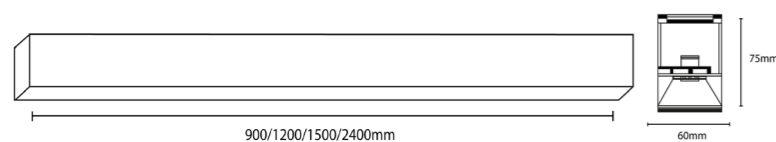

LUCIO

Direct and indirect linear solution with dipswitch for output and CCT, available as surface or pendant fixture

PRODUCT LIST								
Article No.	Product Name	Color	CCT (dipswitch)	CRI	System Lumen (3500K)	System Power	Size	
2.06.1007	Lucio	Black	3000K/3500K/4000K	DALI	>90Ra	121lm/W	Max. 30W	900mm
2.06.1008	Lucio	White	3000K/3500K/4000K	DALI	>90Ra	121lm/W	Max. 30W	900mm
2.06.1009	Lucio	Black	3000K/3500K/4000K	DALI	>90Ra	119lm/W	Max. 40W	1200mm
2.06.1010	Lucio	White	3000K/3500K/4000K	DALI	>90Ra	119lm/W	Max. 40W	1200mm
2.06.1011	Lucio	Black	3000K/3500K/4000K	DALI	>90Ra	117lm/W	Max. 50W	1500mm
2.06.1012	Lucio	White	3000K/3500K/4000K	DALI	>90Ra	117lm/W	Max. 50W	1500mm
2.06.1013	Lucio	Black	3000K/3500K/4000K	DALI	>90Ra	119lm/W	Max. 80W	2400mm
2.06.1014	Lucio	White	3000K/3500K/4000K	DALI	>90Ra	119lm/W	Max. 80W	2400mm

ADDITIONAL UPLIGHT					
Article No.	Product Name	Color	CCT (dipswitch)	CRI	For size
2.06.1015	Lucio uplight	Black	3000K/3500K/4000K	>90Ra	900mm
2.06.1016	Lucio uplight	Black	3000K/3500K/4000K	>90Ra	1200mm
2.06.1017	Lucio uplight	Black	3000K/3500K/4000K	>90Ra	1500mm
2.06.1018	Lucio uplight	Black	3000K/3500K/4000K	>90Ra	2400mm

ACCESSORIES		
Article No.	Product Name	size/piece
2.06.1020	Suspension Set Black	2 meter
2.06.1021	Suspension Set White	2 meter
2.06.1022	Straight connection	1 piece
2.06.1019	Lucio opal diffuser rol opal	Rol 15000mm
2.06.1026	Lucio Pendantset 3M Black with Canopy	3 meter
2.06.1048	Lucio Pendantset 3M White with Canopy	3 meter
2.06.1559	Lucio Cornerpiece Black CCT	1 piece
2.06.1560	Lucio Cornerpiece White CCT	1 piece